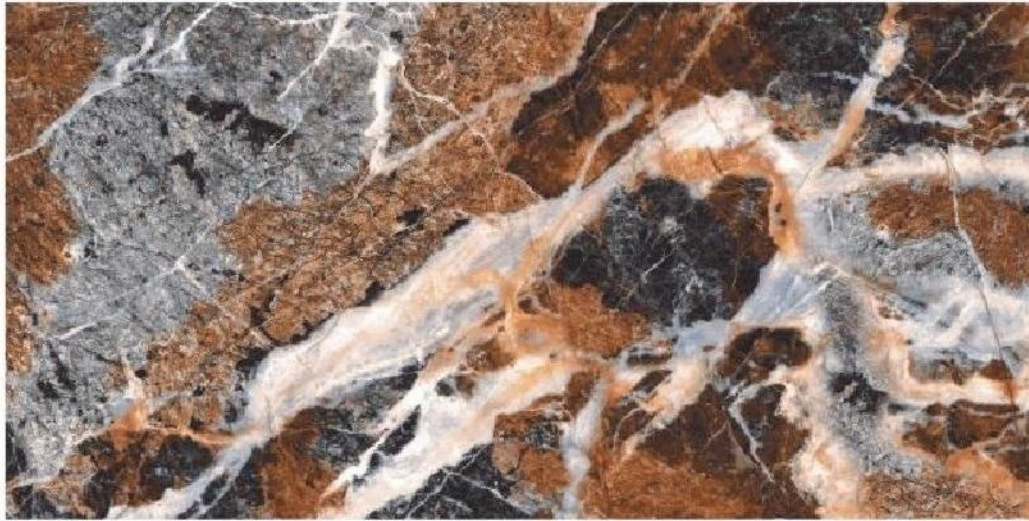

POLISHED FINISH  600x1200mm 

ELEGANT BEIGE

ELEGANT CREMA

ELEGANT SILVER

DAINA BEIGE

GLAZED
VITRIFIED
TILES

POLISHED FINISH

600x1200mm